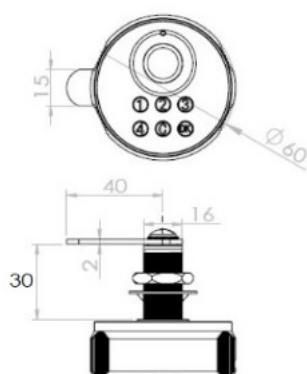

PRODUCT SHEET

Description:

Elec. Finger Touch/Key Pad Cam Lock "Phil", RH, $\varnothing 19 \times 30$, White /Silver Knob $\varnothing 60$ mm, Straight Cam A04 ce: 40mm, 90 DG Turn, Private Usage Only, Powered by CR 2450 Battery (Not included, W/USB C Plug for External Power Supply

Item number:

14.60.483-0

Units	Box	Carton	HS Code	Barcode
Pcs.	20	100	8301300000	 5704866529129

Battery: CR2450
Standby time: > 1 year
Battery service life: > 2000 on - off cycles

Core turn direction

Installation hole size
for wooden cabinet
doors

Installation hole size
for steel
cabinet doors

SISO A/S

Mileparken 11
DK-2740 Skovlunde
Denmark
VAT: DK24786013

Phone +45 45 830 900

www.siso.dk
siso@siso.dk

Danske Bank
Nytrov Branch
Copenhagen
SWIFT: DABADKKK