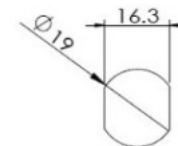

Item number:

14.60.483-0

Units	Box	Carton	HS Code	Barcode
Pcs.	20	100	8301300000	 5704866529129

Battery: CR2450
Standby time: > 1 year
Battery service life: > 2000 on - off cycles

Core turn direction

Installation hole size
for wooden cabinet
doors

Installation hole size
for steel
cabinet doors

SISO A/S

Mileparken 11
DK-2740 Skovlunde
Denmark
VAT: DK24786013

Phone +45 45 830 900

www.siso.dk
siso@siso.dk

Danske Bank
Nytrov Branch
Copenhagen
SWIFT: DABADKKK